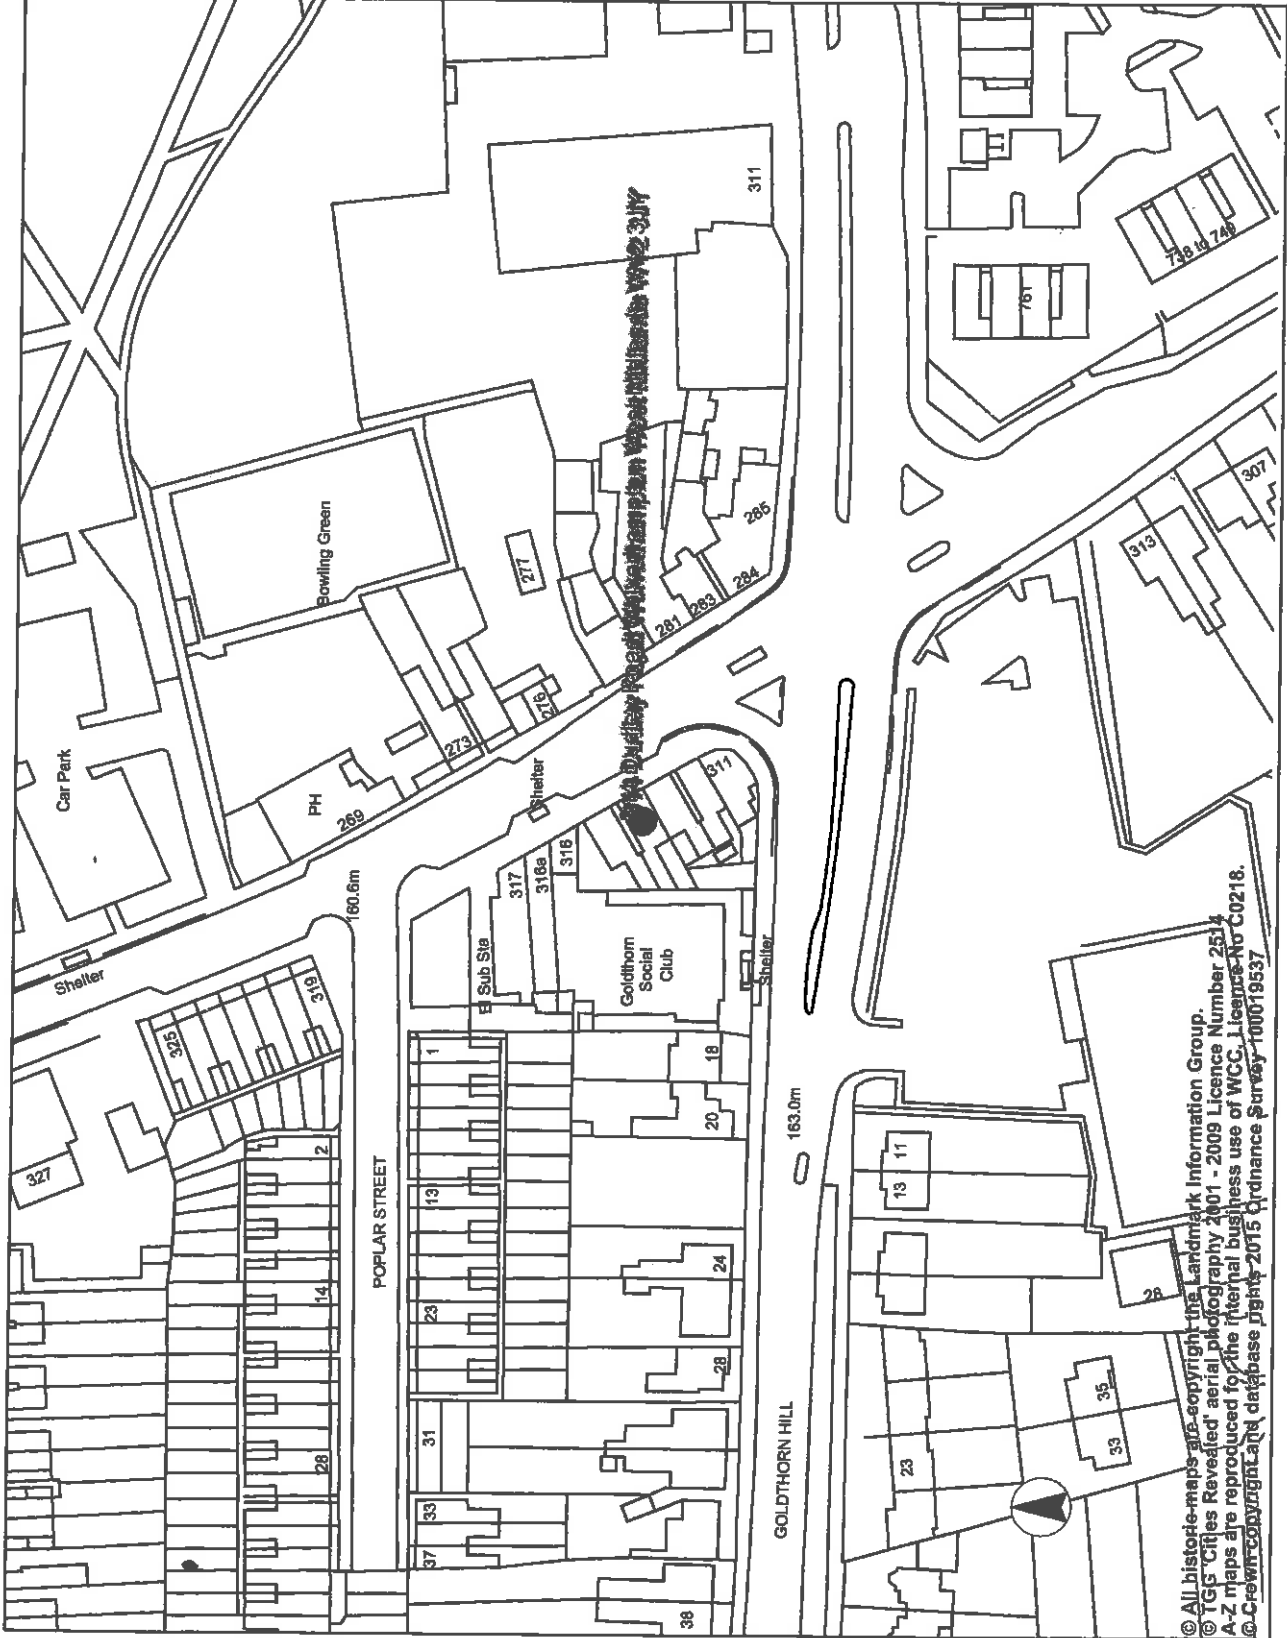

Dosa Hut Restaurant
314 Dudley Road, WY2
3JY

Wolverhampton City Council
Asset Management
Civic Centre
St Peters Square
Wolverhampton
WV1 1RL

Plan Produced
21.5.2015
Scale 1:1,250

BALMIE - Prepared by

© All historic maps and copyright the Landmark Information Group.
© TGS 'Cities Revealed' aerial photography 2001 - 2009 Licence Number 2514
A-Z maps are reproduced for the internal business use of WCC. Licence No C0218.
© Crown copyright and database rights 2015 Ordnance Survey 100019537